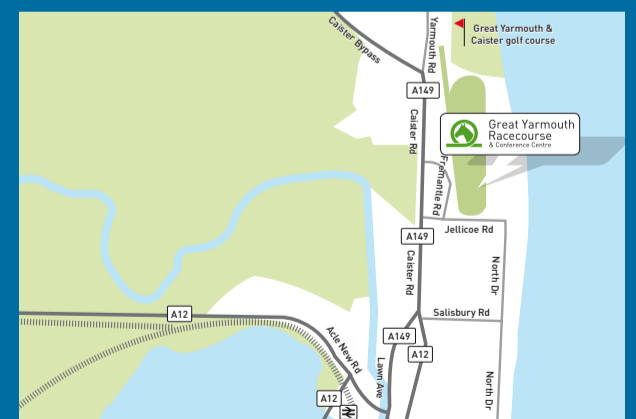

* Feature Raceday – Special prices apply
Note: Times and themes are subject to change

For more information or to book – call or buy online...

www.greatyarmouth-racecourse.co.uk or call 01493 842527